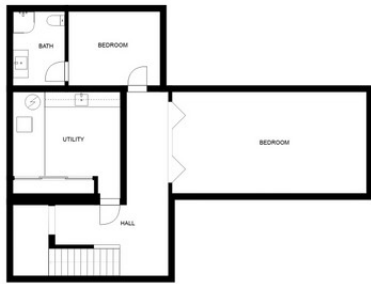

Ref.-ID: MIBGR4822858

Puerto Banús

Дом

4

4

416 m2

1000 m2

Nestled near the serene Mistral Beach, in a peaceful enclave of elegant villas and tree-lined streets, this refurbished villa is just a short drive from both Puerto Banus and Marbella. This expansive home seamlessly combines the charm of Andalusian architecture with modern design and comfort. The interior boasts an exquisite blend of materials, including wood, marble, and onyx, all highlighted by sophisticated interior decor. The villa features a stunning and spacious living room, a fully equipped kitchen, a dining area in a sunlit glass room, a study, and a master bedroom with a walk-in closet on the first floor. The second floor houses two additional bedrooms, two bathrooms, and access to a terrace and balcony. The basement level offers another bedroom with an en-suite bathroom, a large versatile room perfect for a cinema or bedroom, and a laundry room. The outdoor living space is exceptionally private, surrounded by lush gardens and bathed in sunlight—ideal for enjoying the Mediterranean climate. It includes a large heated swimming pool, a shower, a Finnish sauna, a gym, and a spacious covered terrace furnished with comfortable outdoor seating. The villa is securely gated and includes covered parking for 4-5 cars. Embrace contemporary living in this prestigious Puerto Banus location!

ВИД

- ✓ Сад
- ✓ Бассейн

FLOOR 2

FLOOR 3

FLOOR 1

SIZES AND DIMENSIONS ARE APPROXIMATE, ACTUAL MAY VARY.