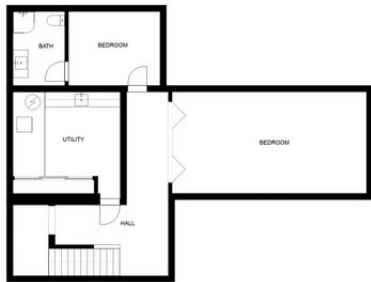

Ref.-ID: MIBGR4822858

Puerto Banús

Дом

4

4

416 m2

1000 m2

Nestled near the serene Mistral Beach, in a peaceful enclave of elegant villas and tree-lined streets, this refurbished villa is just a short drive from both Puerto Banus and Marbella. This expansive home seamlessly combines the charm of Andalusian architecture with modern design and comfort. The interior boasts an exquisite blend of materials, including wood, marble, and onyx, all highlighted by sophisticated interior decor. The villa features a stunning and spacious living room, a fully equipped kitchen, a dining area in a sunlit glass room, a study, and a master bedroom with a walk-in closet on the first floor. The second floor houses two additional bedrooms, two bathrooms, and access to a terrace and balcony. The basement level offers another bedroom with an en-suite bathroom, a large versatile room perfect for a cinema or bedroom, and a laundry room. The outdoor living space is exceptionally private, surrounded by lush gardens and bathed in sunlight—ideal for enjoying the Mediterranean climate. It includes a large heated swimming pool, a shower, a Finnish sauna, a gym, and a spacious covered terrace furnished with comfortable outdoor seating. The villa is securely gated and includes covered parking for 4-5 cars. Embrace contemporary living in this prestigious Puerto Banus location!

#### ВИД

- ✓ Сад
- ✓ Бассейн

FLOOR 2

FLOOR 3

FLOOR 1

SIZES AND DIMENSIONS ARE APPROXIMATE, ACTUAL MAY VARY.