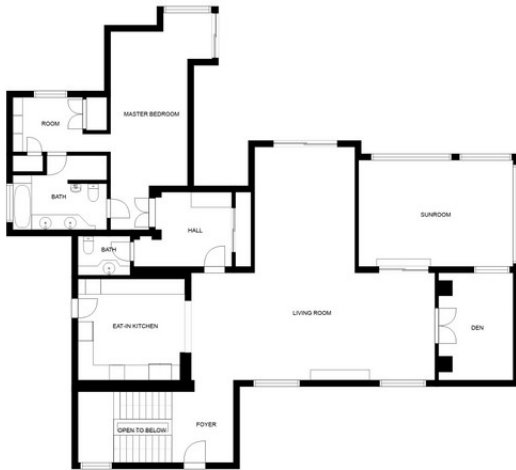

Ref.-ID: MIBGR4822858

Puerto Banús

Дом

4

4

416 m2

1000 m2

Nestled near the serene Mistral Beach, in a peaceful enclave of elegant villas and tree-lined streets, this refurbished villa is just a short drive from both Puerto Banus and Marbella. This expansive home seamlessly combines the charm of Andalusian architecture with modern design and comfort. The interior boasts an exquisite blend of materials, including wood, marble, and onyx, all highlighted by sophisticated interior decor. The villa features a stunning and spacious living room, a fully equipped kitchen, a dining area in a sunlit glass room, a study, and a master bedroom with a walk-in closet on the first floor. The second floor houses two additional bedrooms, two bathrooms, and access to a terrace and balcony. The basement level offers another bedroom with an en-suite bathroom, a large versatile room perfect for a cinema or bedroom, and a laundry room. The outdoor living space is exceptionally private, surrounded by lush gardens and bathed in sunlight—ideal for enjoying the Mediterranean climate. It includes a large heated swimming pool, a shower, a Finnish sauna, a gym, and a spacious covered terrace furnished with comfortable outdoor seating. The villa is securely gated and includes covered parking for 4-5 cars. Embrace contemporary living in this prestigious Puerto Banus location!

ВИД

- ✓ Сад
- ✓ Бассейн

FLOOR 2

FLOOR 3

FLOOR 1

SIZES AND DIMENSIONS ARE APPROXIMATE, ACTUAL MAY VARY.