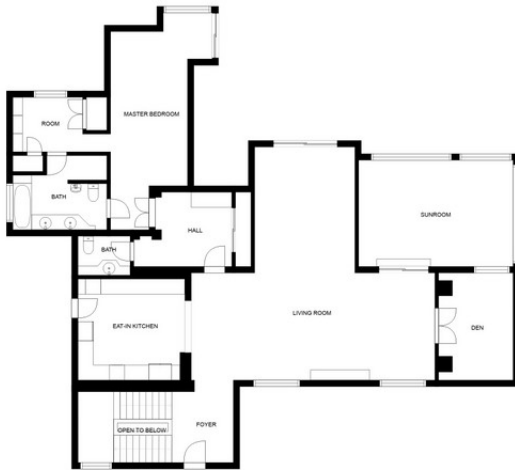

Ref.-ID: MIBGR4822858

Puerto Banús

Дом

4

4

416 m2

1000 m2

Nestled near the serene Mistral Beach, in a peaceful enclave of elegant villas and tree-lined streets, this refurbished villa is just a short drive from both Puerto Banus and Marbella. This expansive home seamlessly combines the charm of Andalusian architecture with modern design and comfort. The interior boasts an exquisite blend of materials, including wood, marble, and onyx, all highlighted by sophisticated interior decor. The villa features a stunning and spacious living room, a fully equipped kitchen, a dining area in a sunlit glass room, a study, and a master bedroom with a walk-in closet on the first floor. The second floor houses two additional bedrooms, two bathrooms, and access to a terrace and balcony. The basement level offers another bedroom with an en-suite bathroom, a large versatile room perfect for a cinema or bedroom, and a laundry room. The outdoor living space is exceptionally private, surrounded by lush gardens and bathed in sunlight—ideal for enjoying the Mediterranean climate. It includes a large heated swimming pool, a shower, a Finnish sauna, a gym, and a spacious covered terrace furnished with comfortable outdoor seating. The villa is securely gated and includes covered parking for 4-5 cars. Embrace contemporary living in this prestigious Puerto Banus location!

#### Климат-контроль

- ✓ Кондиционер
- ✓ Камин

#### ВИД

- ✓ Сад
- ✓ Бассейн

FLOOR 2

FLOOR 3

FLOOR 1

SIZES AND DIMENSIONS ARE APPROXIMATE, ACTUAL MAY VARY.