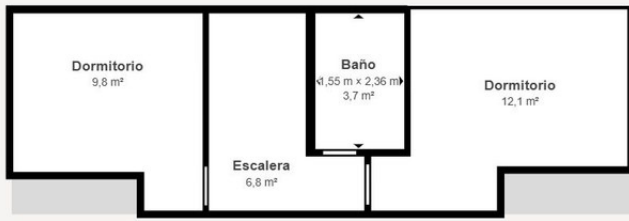

Matterport Property Report:

6 Avenida Félix Rodríguez de la Fuente

Indoor Scanned Area - Full Property 102,6 m² | Floor 2 32,4 m²

Visit 3D space on
Matterport