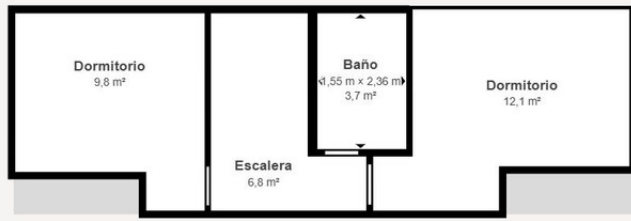

Matterport Property Report:

6 Avenida Félix Rodríguez de la Fuente

Indoor Scanned Area - Full Property 102,6 m² | Floor 2 32,4 m²

Visit 3D space on
Matterport