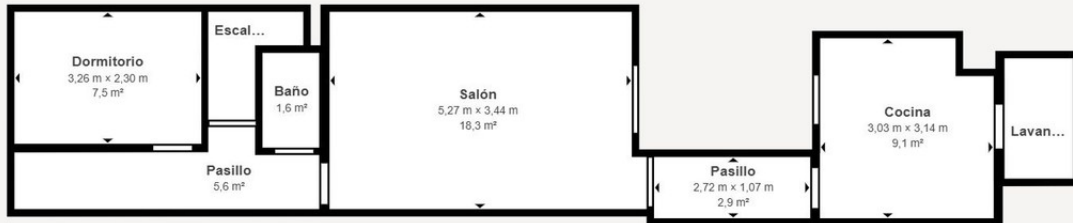

Matterport Property Report:

6 Avenida Félix Rodríguez de la Fuente

Indoor Scanned Area - Full Property 102,6 m² | Floor 1 49,5 m²

Visit 3D space on
Matterport