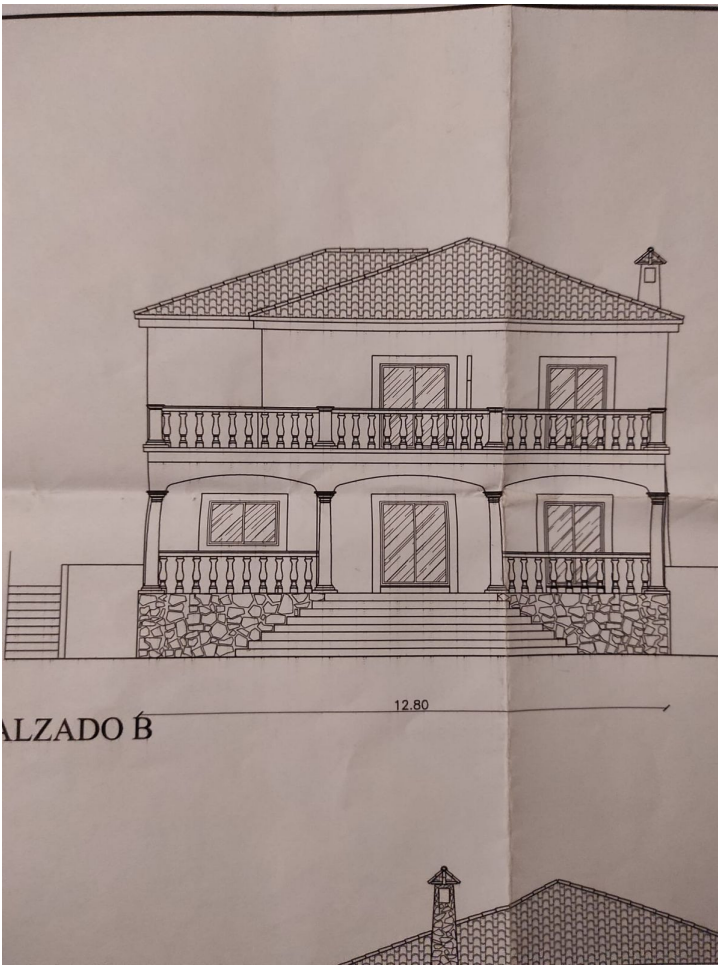

Ref.-ID: MIBGR4889188

Mijas

Дом

4

3

489 m2

1019 m2

Beautiful Villa in the best part of La Sierrezuela. Enjoy the tranquility of the environment that surrounds this large house, with beautiful and spacious gardens and a good-sized pool with nice open views. The first thing that springs to mind when entering the villa is grand and unique. The attention to details by the owner and the high ceilings throughout makes this house one to remember. On ground level you can find a large living room and dining area that opens out to breathtaking views and your private garden. The kitchen is very well presented with hand crafted doors. On this level we can also find an office or bedroom and a large bathroom. On the second level we find 2 very large double bedrooms 1 bathroom and what we like to call the masters of all masters with its own walking wardrobe and private bathroom. In addition, this house has a ground floor that is ideal for a bar, games room or cinema, at this stage it is used for storage, with a nice sauna and bodega, It has an area to park several vehicles and a garage.. The house is perfectly maintained and with a little modernization this villa will be even more spectacular. Do not think about it anymore and make your dreams come true..

PLANTA CUBIERTA