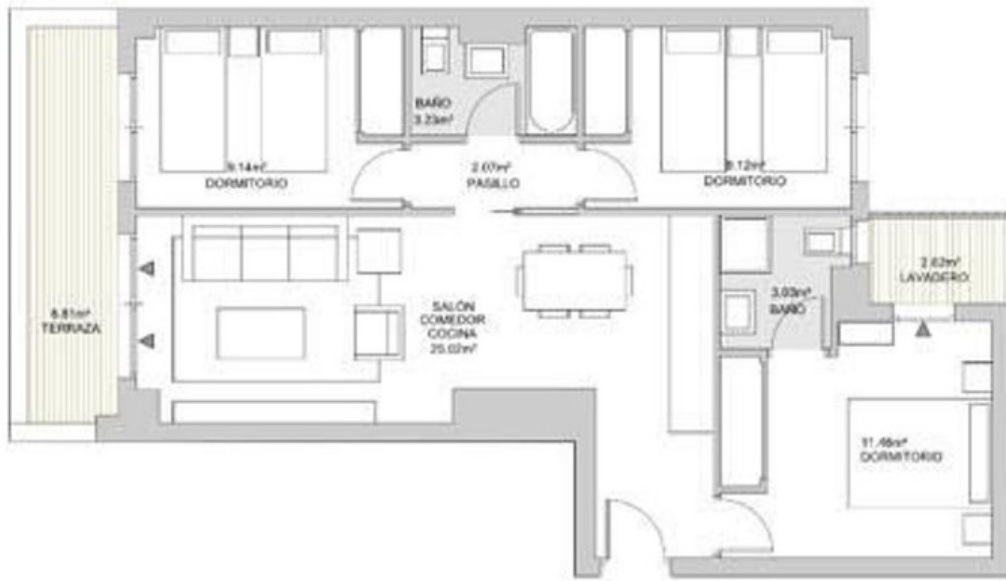

Ref.-ID: MIBGR4860361

Fuengirola

Апартамент

3

2

124 m2

SUITE MIJAS is a modern complex of 312 homes with 1, 2, 3 bedrooms and penthouses, all with terrace and garage space included. You will also enjoy a storage room included in the price in the vast majority of our homes. We distinguish ourselves by an optimal quality/price ratio with very good finishes and materials. With a magnificent location, direct access to the highway and surrounded by all the necessary services, at SUITE MIJAS you will also enjoy: •Air conditioning (fully installed) in all rooms •Furnished kitchen •Laminate flooring •Tropical gardens •Adult and children's pool •Solarium •Multi-sports court •Street workout (circuit with sports equipment) •Children's climbing wall •Children's play area •Urban garden •Common areas with pre-installation of Wi-Fi •Outdoor community room Floor Apartment, Las Lagunas de Mijas, Fuengirola, Costa del Sol. 3 Bedrooms, 2 Bathrooms, Built 124 m². Setting : Town, Close To Shops, Close To Schools, Urbanisation. Orientation : East. Condition : Excellent. Pool : Communal, Children`s Pool. Climate Control : Air Conditioning, Hot A/C. Views : Mountain, Panoramic, Urban. Features : Covered Terrace, Lift, Near Transport, WiFi, Storage Room, Ensuite Bathroom, Wood Flooring, Fiber Optic. Furniture : Fully Furnished. Kitchen : Fully Fitted. Security : Gated Complex, Entry Phone. Parking : Underground, Garage.

Парковка

- ✓ Подземная
- ✓ Гараж

бассейн

- ✓ Общий
- ✓ Детский бассейн

Мебель

- ✓ Полностью меблированный

PORTA

RESUMEN